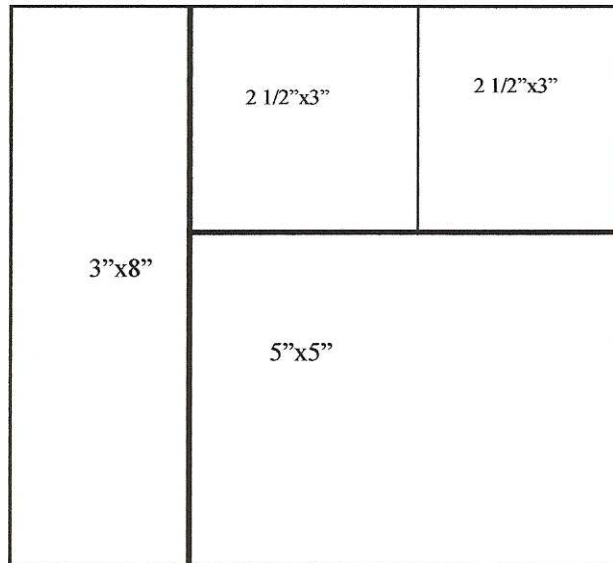

Sophie #3

Lasting Treasure

www.lastingtreasure.com

920-232-5409

www.lastingtreasure.blogspot.com

Copyright 2009

Hint: This is what we know so far! This is the block that we are going to use for all of the embroidery pictures. Sophie will be in the largest block (5" x 5") with her accessories around her. The smaller blocks (2 1/2" x 3") might be one large one at some point.